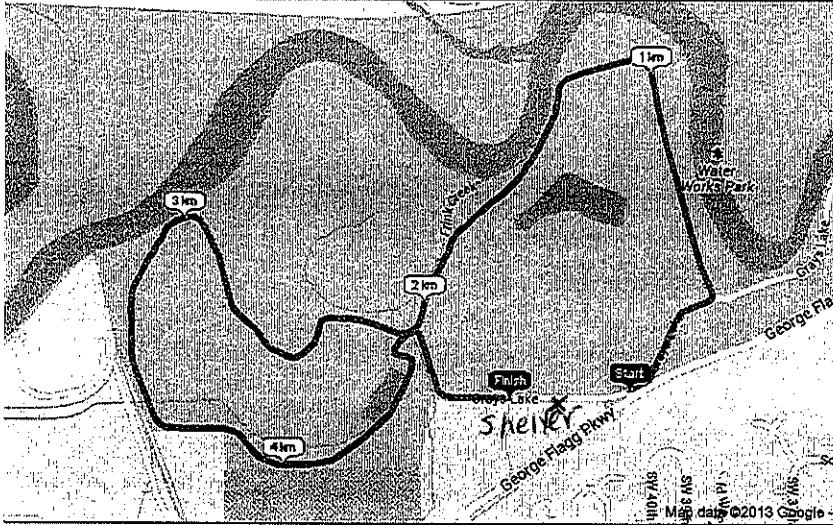

## Heart Connection 5K-2

5K Run/Walk  
+ 10K first loop

**Distance:** 3.11 miles / 5.00 km  
**Location:** Start: Shelter  
Water Works - Des Moines, IA, US  
**Attributes:** loop, all flat, roads  
**Description:** loop

### Elevation Profile

Click to view elevation profile

Total climb: 0 feet / 0 m  
Total elevation change: 0 feet / 0 m

Added by S. Bobenhouse on 6/1/2009  
**DISCLAIMER:** USATF and the author of this route make no warranties as to the conditions, safety, distance accuracy, or suitability for running of this route. Run at your own risk!

© 2001-2013 USA Track & Field, Inc. All Rights Reserved.

Select Language | ▾

Heart connection 10K (second 5K)

**Rating:** based on 1 review

**Distance:** 3.10 miles / 4.99 km

**Location:** Start: Trailhead  
Water Works - Des moines, IA, US