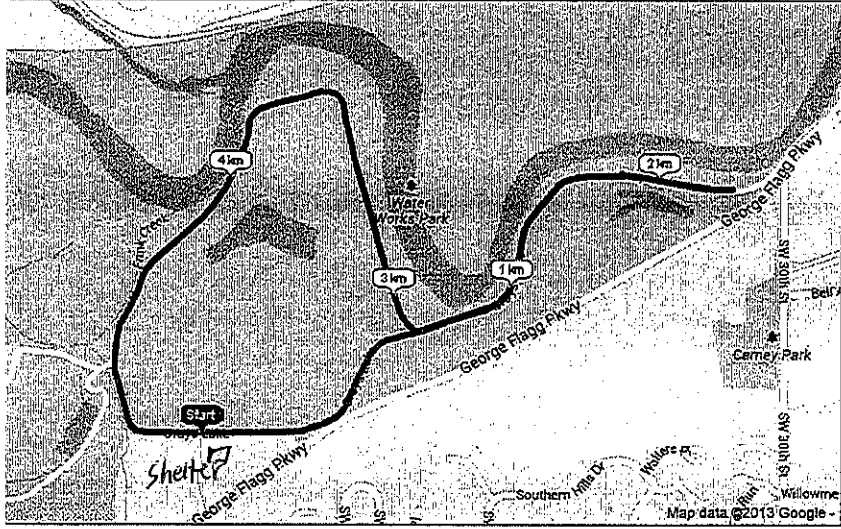

© 2001-2013 USA Track & Field, Inc. All Rights Reserved.

Select Language | ▾

Heart connection 10K (second 5K)

**Rating:** based on 1 review

**Distance:** 3.10 miles / 4.99 km

**Location:** Start: Trailhead  
Water Works - Des moines, IA, US

**Attributes:** loop, all flat, roads

**Description:** Second half of 10K

10K Second loop

**Elevation Profile**

Click to view elevation profile

Total climb: 0 feet / 0 m  
Total elevation change: 0 feet / 0 m