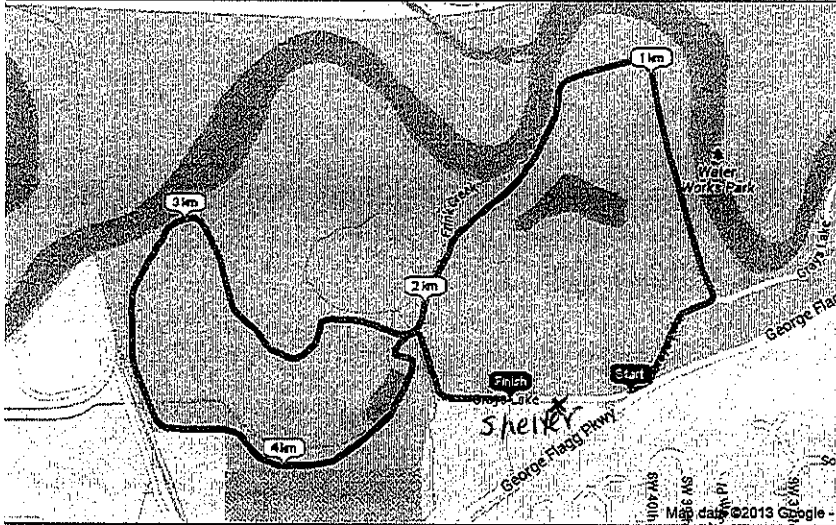

Heart Connection 5K-2

5K Run/Walk
+ 10K first loop

Distance: 3.11 miles / 5.00 km
Location: Start: Shelter
 Water Works - Des Moines, IA, US
Attributes: loop, all flat, roads
Description: loop

Elevation Profile

Total climb: 0 feet / 0 m
 Total elevation change: 0 feet / 0 m

Added by S. Bobenhouse on 6/1/2009

DISCLAIMER: USATF and the author of this route make no warranties as to the conditions, safety, distance accuracy, or suitability for running of this route. Run at your own risk!